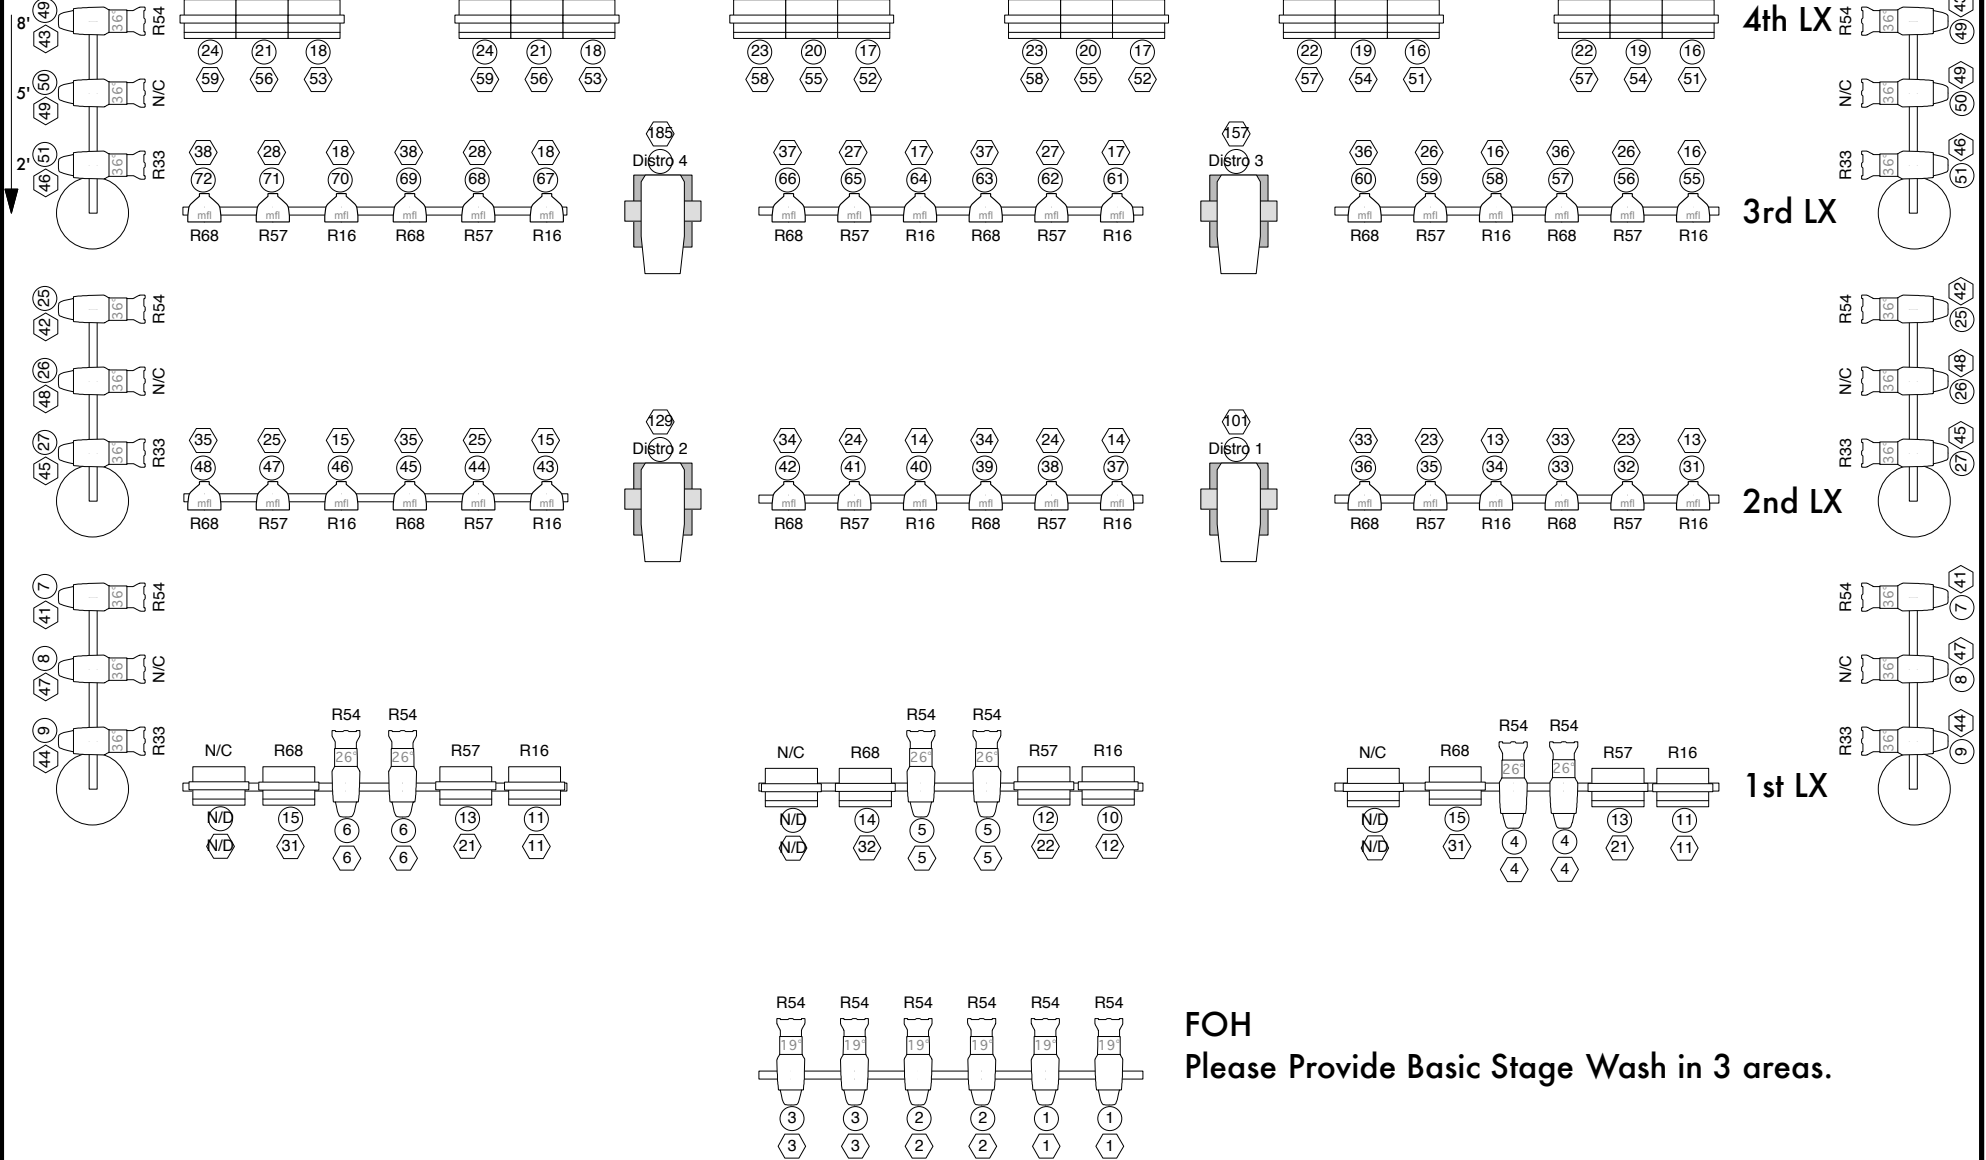

**Boom Spacing**  
Typical

**Instrument Key**

- 36@ ETC Source 4 PAR MFL 575w
- 4@ VariLite VL3000 Spot 1200w
- 6@ ETC Source 4 19° 575w
- 12@ Altman Cyc Single Cell 1000w
- 6@ ETC Source 4 26° 575w
- 6@ Altman Cyc Three Cell 3 X 1000w
- 18@ ETC Source 4 36° 575w
- 10@ Lamp Bar 7.5' 6 Circuit

**FOH**  
Please Provide Basic Stage Wash in 3 areas.

**Moscow Ballet Tour 2009**  
**The Nutcracker**

Lighting Director: Updated 08/20/09  
Adam Schuff  
adam@nutcracker.com  
(406) 396-1460

Scale: 1/8" = 1'